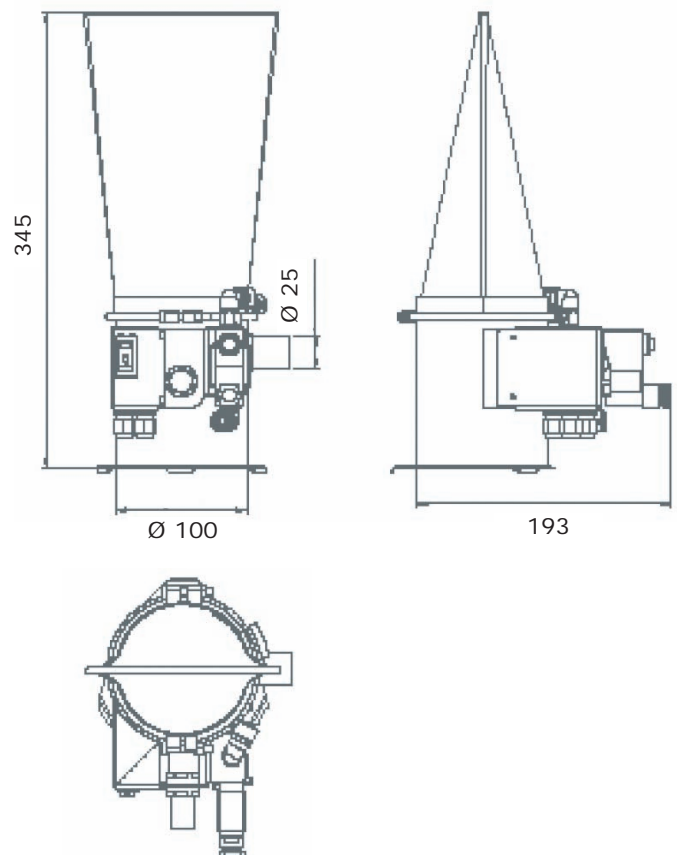

Labotek A/S

Stroebjergvej 29, DK-3600 Frederikssund
Tel +45 4821 8411 | Fax +45 4821 8000
info@labotek.dk | www.labotek.com